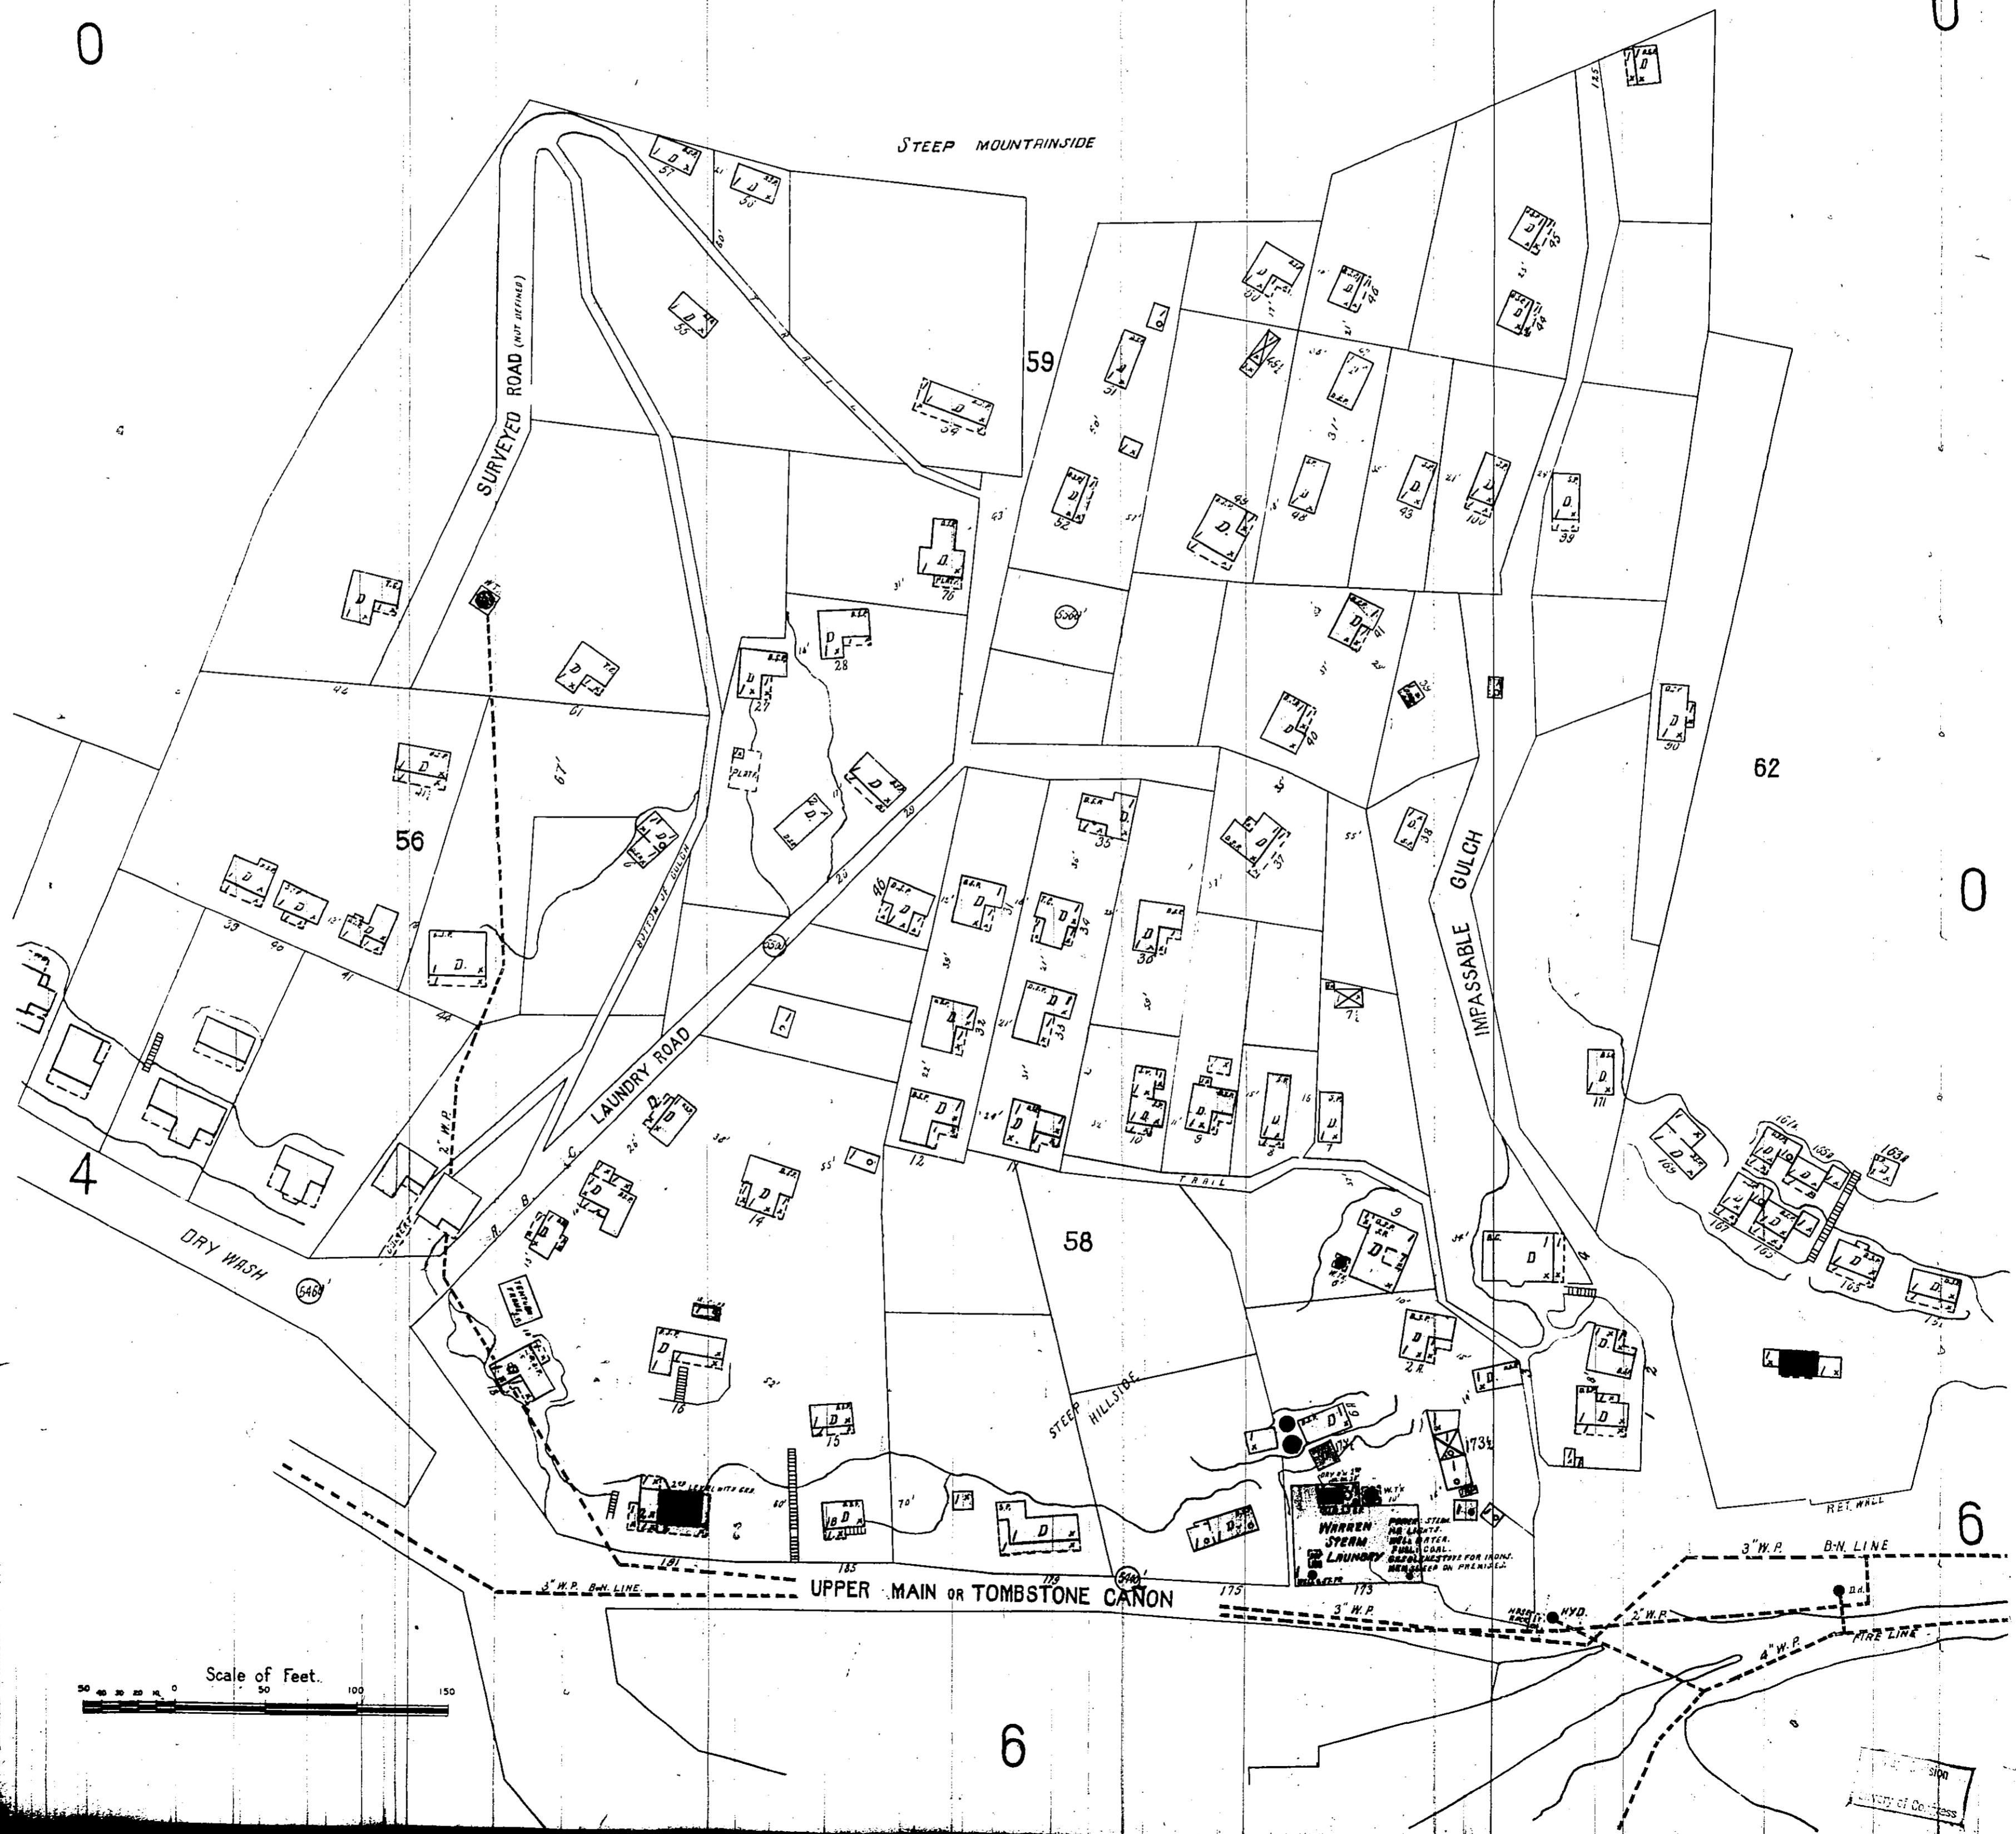

MAY 1906
BISBEE
ARIZ.

LAUNDRY HILL

Scale of Feet.
0 50 100 150