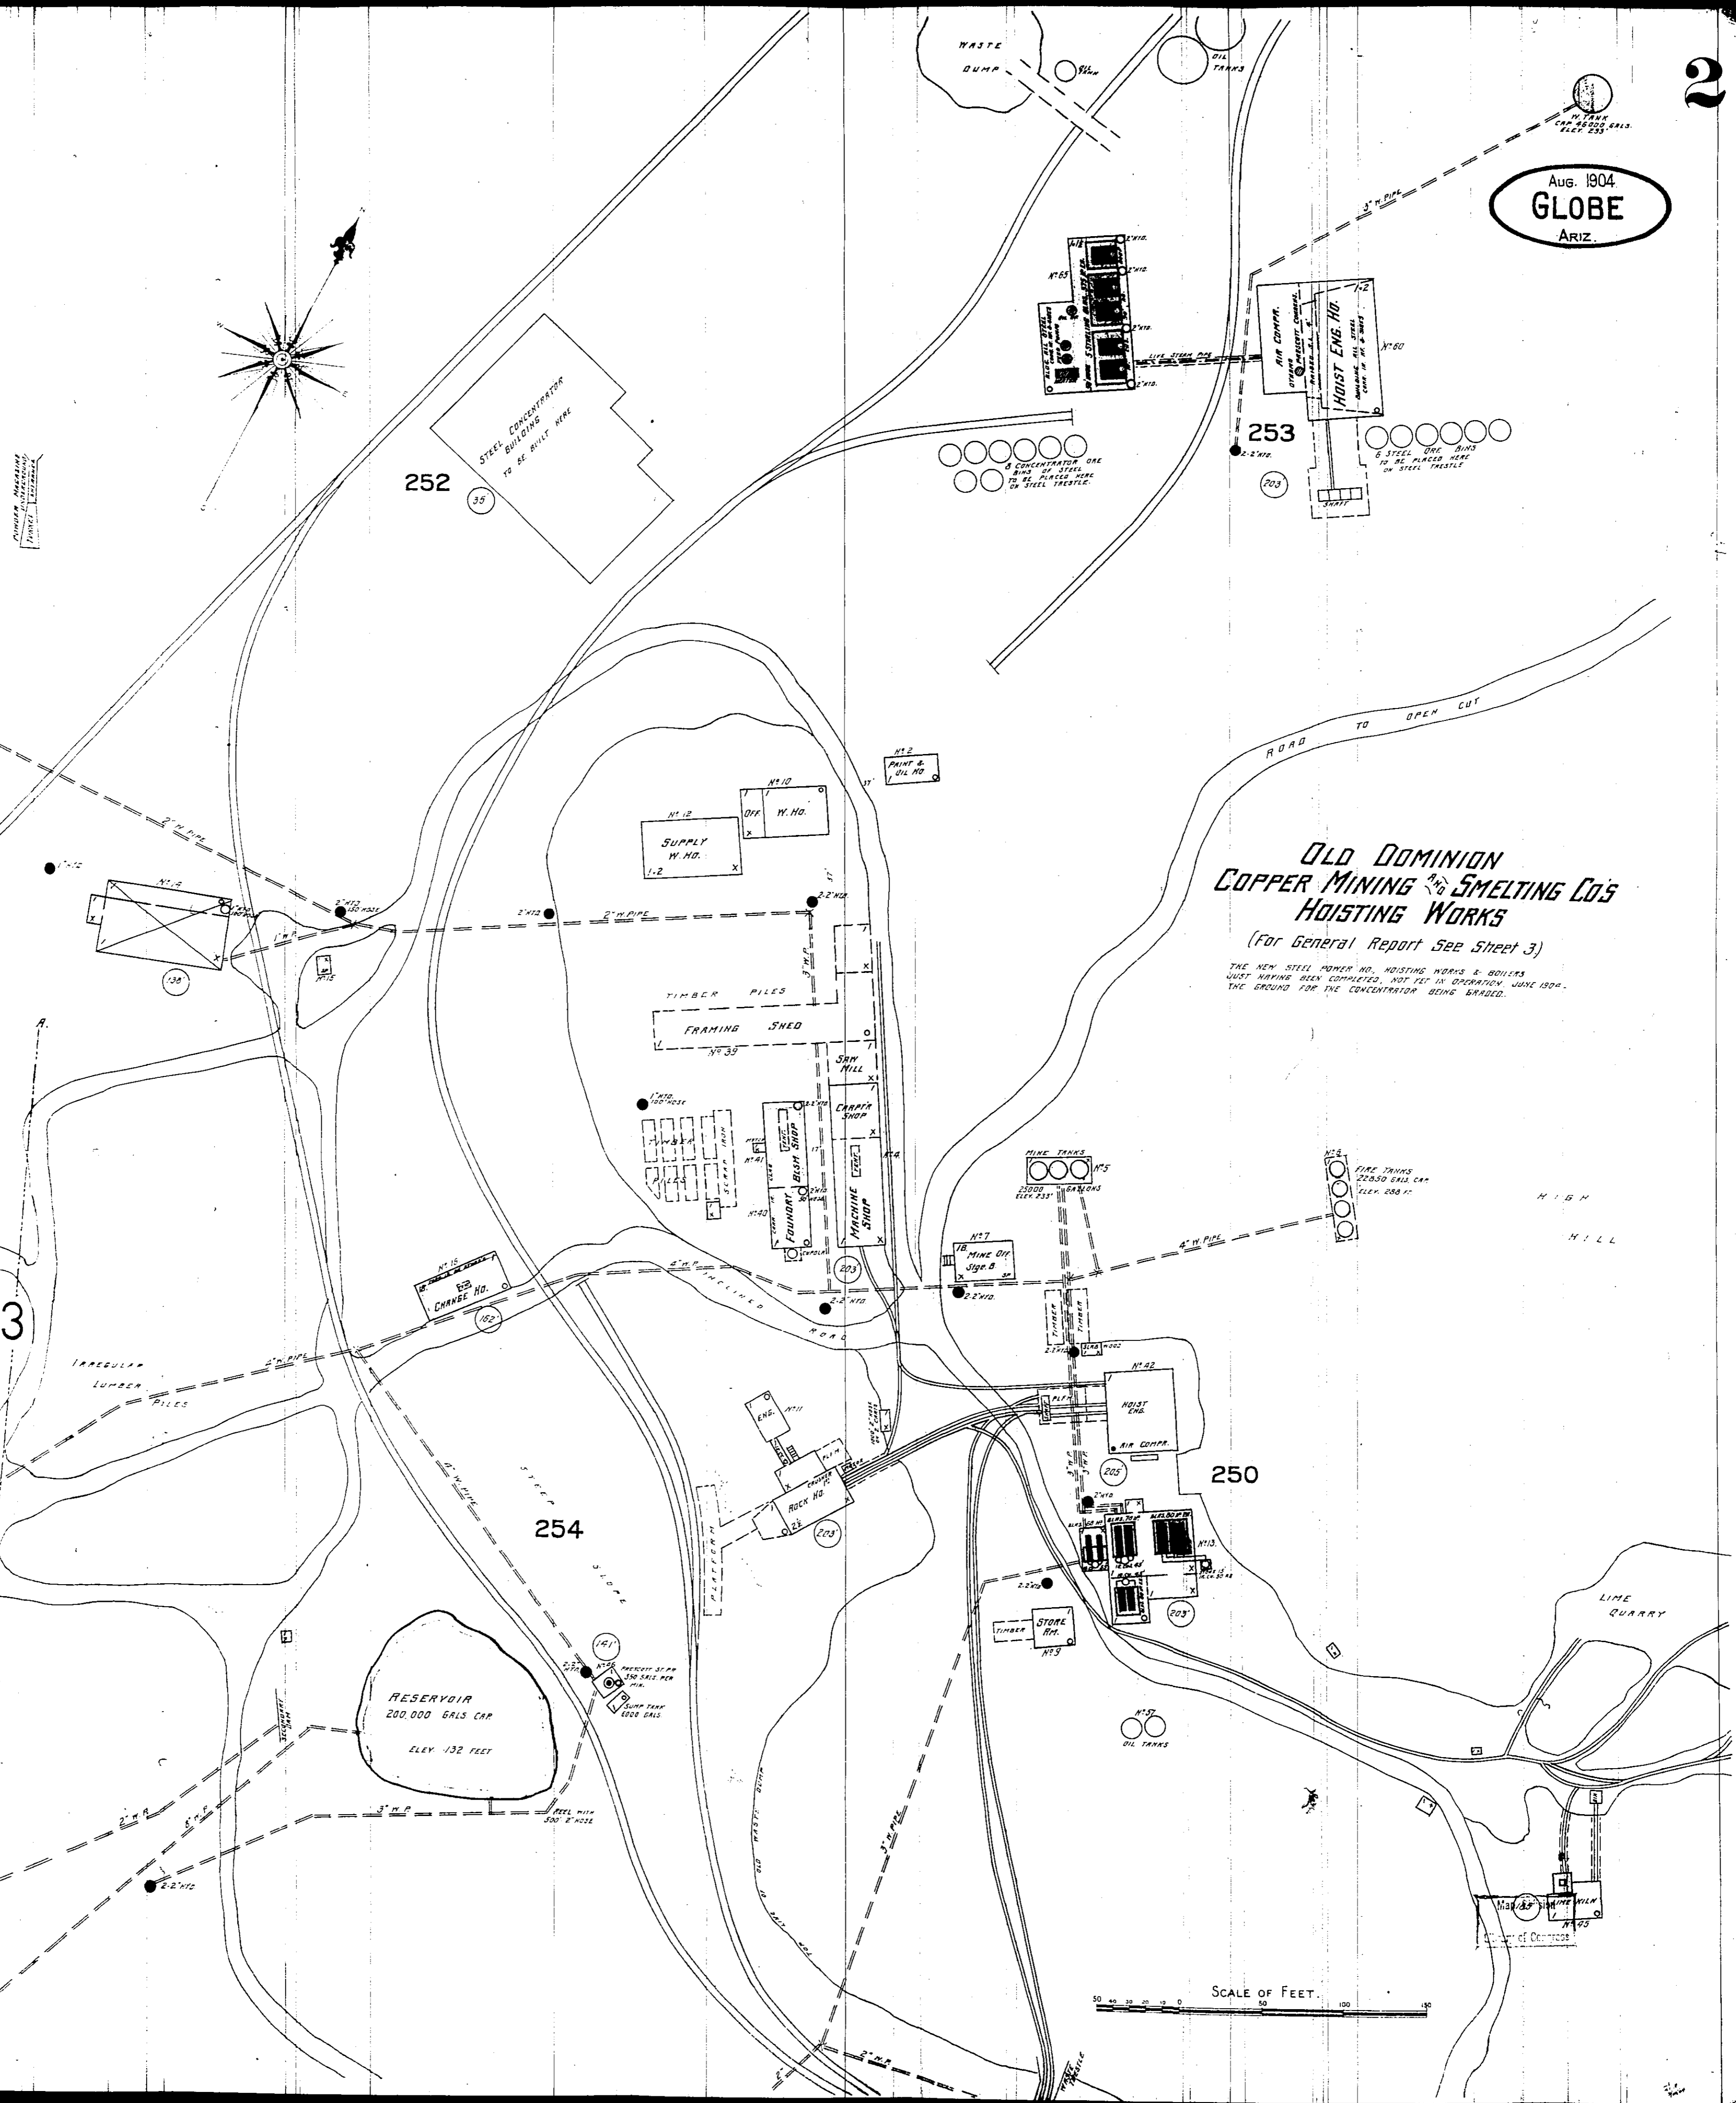

Aug. 1904
GLOBE
ARIZ.

**OLD DOMINION
COPPER MINING & SMELTING CO'S
HOISTING WORKS**
(For General Report See Sheet 3)

THE NEW STEEL POWER HO., HOISTING WORKS & BOILERS
JUST HAVING BEEN COMPLETED, NOT YET IN OPERATION JUNE 1904.
THE GROUND FOR THE CONCENTRATOR BEING GRADED.

SCALE OF FEET.
0 10 20 30 40 50 60 70 80 90 100