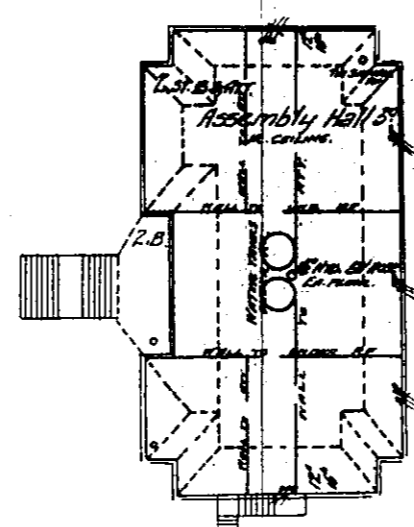

KEY

- FIRE WALL 6 IN. AS. ROOF
- FRAME PARTITION
- OPENING & IRON DOORS
- WINDOWS " " SHUTTERS
- STABLE
- WINDOW IN 1ST STORY
- BLDG. COLORED YELLOW ARE FRAME
- RED BRICK
- BLUE STONE
- GREY CONCRETE
- BROWN IRON ROOF
- ORANGE OR ADORE
- GREEN SPECIALS
- MARKED @ ARE CLOTH LINED
- INDICATE RELATIVE HEIGHTS
- INDICATE SMOKE
- SP. STEEL PIPE
- PAV. PATENT
- SINGLE FIRE HYDRANT
- ALTERNATE STREET NOS ARE ACTUAL CONSECUTIVE
- ARBITRARY
- BROWN LINE NEAR BLDG. WOOD CORNER
- SOLID METAL